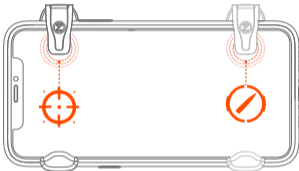

b. Enter the your game's custom settings page, move the button you want to set to the corresponding position, remove the overlapping buttons, make sure that one position corresponds to only one button, and save the settings.

TURBO Function

By pressing the FN button, you can switch between the TURBO functions in 3 modes, and when switching, the color of the indicator changes to indicate the current mode status.

Indicator Color Mode Description.

● Green	Single Shot on
● Yellow	Turbo on
● Red	Custom Turbo on