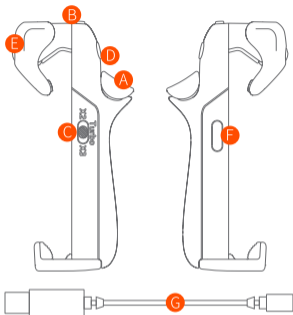

Maximum width of device: 89mm

Maximum thickness of device: 18mm

★ Please note: We recommend using a device with a screen size of 4.7 inches or larger.

User Registration

By creating a BIGBIG WON ID at bigbigwon.com and registering your purchased product, you can get real-time information on the quality assurance status of this product and benefits exclusively for BIGBIG WON members.

User Rights

12-month manufacturer's limited warranty (Only for Gaming Trigger)

Read the manual on www.bigbigwon.com and get free online technical support.

Name of each part

- | | |
|------------------------------------|--------------------------------|
| A Trigger button | E Mode indicator |
| B Single Shot button | F USB charging terminal |
| C Performance-X mode switch | |
| D FN button | G USB cable |

▲ Please note: The phone case must be removed before use. Turn off the phone screen first when installing and then turn on the trigger before playing

Installation & Use

- a. Install the JET gaming trigger into the left / right side along the phone screen, and then pull the lever to lower the other side to fit the device.